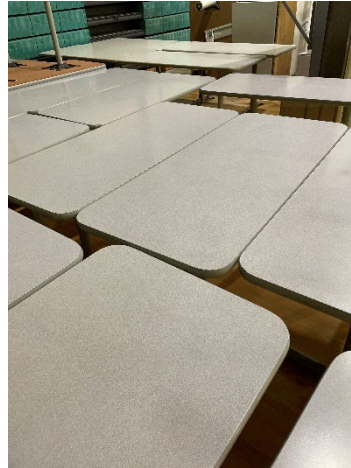

**SECTION 1 – SEATING**

**SECTION 1, ITEM 1 – Cloth chair, no wheels, blue pattern**

Qty: 2

**SECTION 1, ITEM 2 – Cloth chair with wheels, maroon**

Qty: 7

SECTION 1, ITEM 3 – Cloth chair with wheels, blue  
Qty: 5

SECTION 1, ITEM 4 – Cloth chairs with wheels, various shades of blue and gray  
Qty: 6 total

**SECTION 1, ITEM 5** – Cloth chair, no wheels, black/gray  
Qty: 3

**SECTION 1, ITEM 6** – Cloth chair, no wheels, green pattern  
Qty: 2

SECTION 1, ITEM 7 – Cloth chair with wheels, instructor style, green with various patterns  
Qty: 3

SECTION 1, ITEM 8 – Cloth chair, no wheels, pink & blue pattern  
Qty: 5

**SECTION 1, ITEM 9** – Cloth lounge chair and matching 3-section sofa  
Qty: 1 chair and 1 sofa

**SECTION 1, ITEM 10** – Vintage student desk  
Qty: 168

SECTION 2 – TABLES / OFFICE DESKS

SECTION 2, ITEM 1 – Gray tables, various sizes

Qty: 34

SECTION 2, ITEM 2 – PC / printer table, 2.5'x3'

Qty: Approx. 20